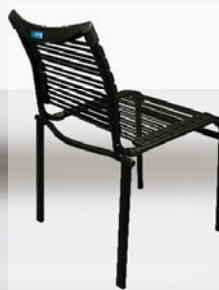

- Comfortable flat bungee seat and back
- Reinforced steel stackable base
- Waterfall seat
- Stacks up to 40 chairs high (without arms)
- Dolly available
- Ships in quantities of four
- Fixed arms available

Detailed Specifications

Setup Dimensions	Overall Height	33.5"
	Overall Width	23.6"
	Overall Depth	23.6"
	Chair Weight	11.7 lb
Seat Dimensions	Seat Height	18.5"
	Seat Width Front	19.7"
	Seat Width Back	19.5"
	Seat Depth	19.7"
Back Dim.	Back Rest Height	16.1"
	Back Rest Width	19.5"
Arm Dim.	Arm to floor	N/A
	Arm to Seat	N/A
	Distance Between Arms	N/A
Shipping Dimensions	Chairs per box	4
	Box Length	25.0"
	Box Width	25.0"
	Box Height	40.0"
	Shipping Weight	56.1 lb
Miscellaneous	Base Diameter	24.4"
	UPSable	Yes
	Tools Required?	Included

Additional Photos

S-1159A (Black)

S-1158A (Chrome)

Give a man a fish and he eats for a day.
Teach him how to fish and you get rid of
him all weekend.

Zenna Schaffer